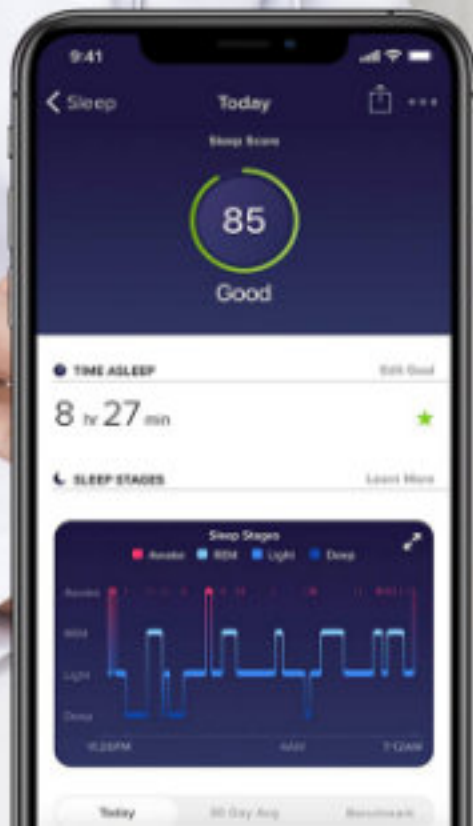

Your smart secretary, support multiple software reminders

Smart alarm clock, sedentary remind, push notifications on mobile phones, phone call reminders, fall detection are some of the many other reminders.

IP67 Waterproof

Swimming metrics. Strokes of genius.

Whether in the shower or for everyday use, you don't have to worry about water. This bracelet is designed based on IP67 deep waterproof rating standard, ensuring that you do not need to take it off for daily use.

Multi-Sport Mode

Compatible With
All Kinds of Sports

View Your Health Data Anywhere

Your Real Time Health Data Will Sync
To The APP, You Can Check Your
Condition Everywhere

More Functions

Fancy Design With Outstanding Looking

Heart Rate Monitor

Temperature Measurement

Time Display, Date Display

Sport Mode

Sleep Monitor

Convenient function

Chronometer

Motion Data