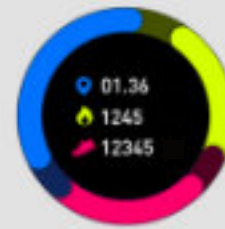

Multi-Sport Mode

Compatible With
All Kinds of Sports

View Your Health Data Anywhere

Your Real Time Health Data Will Sync
To The APP, You Can Check Your
Condition Everywhere

More Functions

Fancy Design With Outstanding Looking

Heart Rate Monitor

Temperature Measurement

Time Display, Date Display

Sport Mode

Sleep Monitor

Convenient function

Chronometer

Motion Data

Blood Pressure Measurement

Other Reminder Functions
(Sedentary Alarm, Drinking Water Reminder)

Message Reminder
(Wechat, QQ, etc.)

Music Mode

Find Your Phone

Intelective Do Not Disturb Mode

Brightness Adjustment